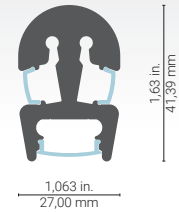

7800 Profile (POLETRUSS)

7800 (LM22850-01)

7000 Series

Dimensional drawing

Illuminate the inside of your closet to see your clothes and accessories! The 7800 profile is our most robust closet pole and offers **3 possibilities for lighting your clothes** and your entire wardrobe. This rod accepts most LED strips and the 1000 and 4000 series lenses. You can even add a touch of woodwork in order to give it a classy appearance*.

* See examples below.

Features

- Standard diameter for wardrobe rods (requires our specific installation parts).
- Compatible with the 1000 and the 4000 series lenses.
- Can be installed in length of 10 feet without additional support.
- Custom length by sections of up to 96 inches (2.44m).
- Application guide for 10mm (3/8-inch) LED strip or less in the bottom insert.
- Made of ALCOA 6063 T-5 aluminum alloy increasing heat dissipation.
- Compatible with several installation accessories.
- Designed to meet North-American woodworking standards.

Options

LED strip compatibility

The bottom insert is compatible with LED strips up to **14mm** wide.

- B3528-xxV-60 - 8mm - 4.8W (95 lm/ft)
- B3528-xxV-120 - 8mm - 9.6W (220 lm/ft)
- B3528-xxV - 120H - 5mm - 9.6W (220 lm/ft)
- B3528-24V - 180H - 5mm - 14.4W (288 lm/ft)
- B3528-xxV-240 - 14mm - 19.5W (410 lm/ft)
- B5050-xxV-60 - 10mm - 14.4W (407 lm/ft)
- B5050-xxV-72 - 10mm - 17.8W (488 lm/ft)

Front and rear inserts are compatible with LED strips up to **8mm** wide and our wooden inserts.

- B3528-xxV-60 - 8mm - 4.8W (95 lm/ft)
- B3528-xxV-120 - 8mm - 9.6W (220 lm/ft)
- B3528-xxV - 120H - 5mm - 9.6W (220 lm/ft)
- B3528-24V - 180H - 5mm - 14.4W (288 lm/ft)
- SIDE WOOD YELLOW BIRCH
- SIDE WOOD OAK